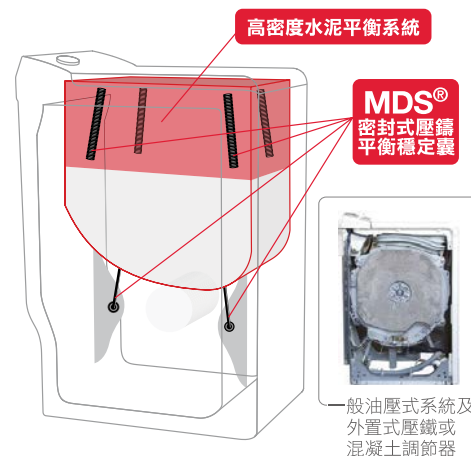

專利MDS®全方位避震系統

Patented Multi-Directional Suspensions® (MDS®) System

油壓式系統，只能減低上下擺動的震動，而白朗MDS®專利避震系統能把震動全方位轉移，達至徹底避震效果，不但減少燥音，操作時更加穩定。機件受全方位保護，減少組件損耗。

Compare with the hydraulic dampers commonly used in top load washers, which only reduce up-and-down shifting motion, Brandt's patented MDS® system allows shocks to be shifted to all directions to minimize vibrations, further reduce noise produced, and it is more stable when machines is running. Protection of the machine is in all-rounded, and eliminates the unnecessary parts damaged.

高科技一體化設計

Liquid cement suspension capsule

白朗上置式洗衣機的避震系統穩定囊，採用高科技注射**高密度水泥平衡系統**，設計一體化，與避震系統緊緊相靠，相比一般洗衣機只使用外露的固體水泥或金屬作避震系統，白朗的洗衣機更能長久使用，避免經過長期運作而爆裂，而且在運作時提高穩定性。

Suspension system capsule of Brandt top load washers is injected with **high density liquid cement**, the unified design system closely attached to the suspension system, unlike exposed solid cement or metal used in other washers, Brandt's washers are more durable, the system will not crack even after a long period usage, ensure high stability during the machine is running.